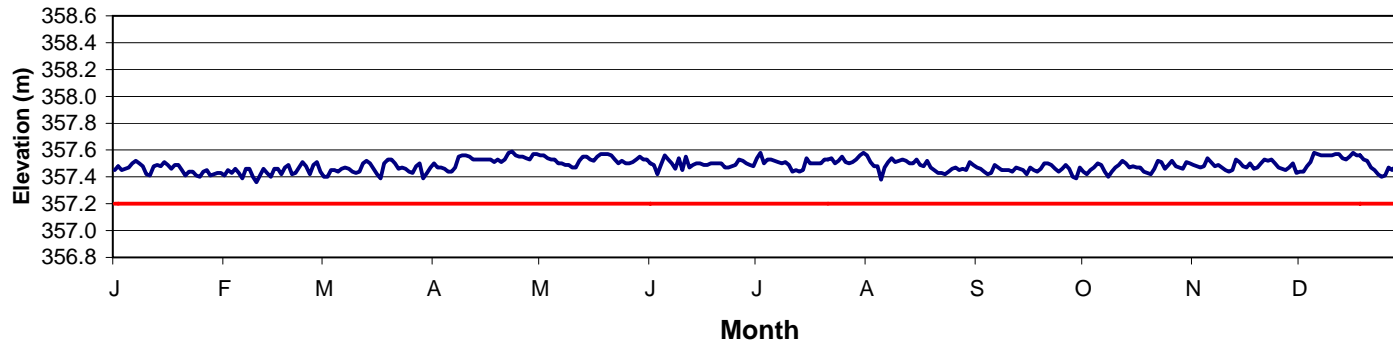

### Sturgeon Falls Elevation 2004

— Elevation — Minimum Level

### Sturgeon Falls Discharge

— Discharge — Minimum Flow