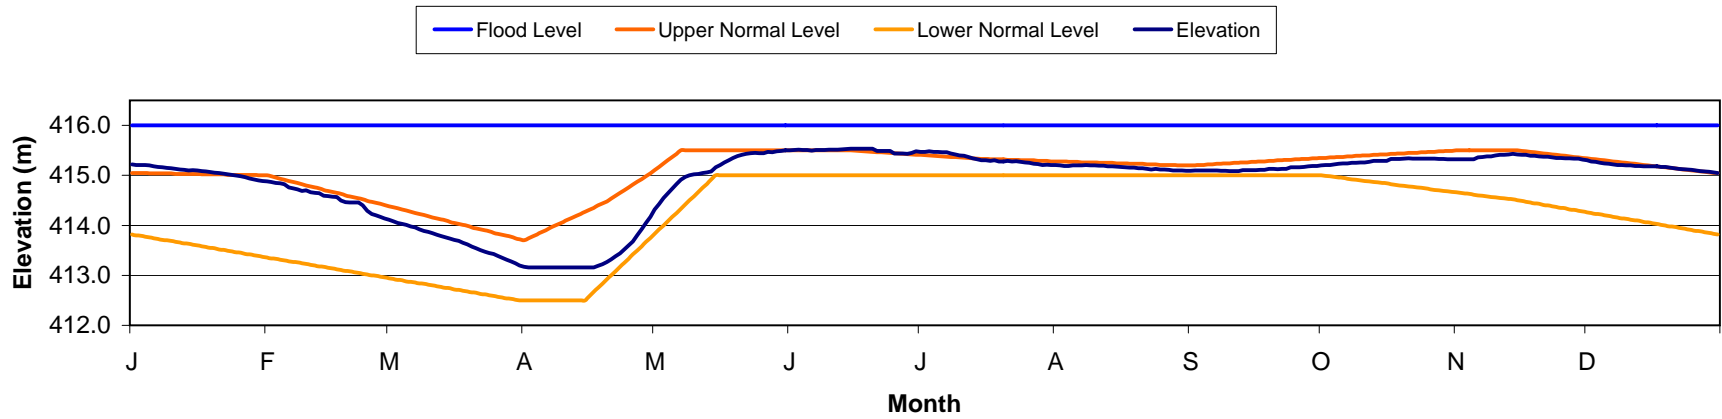

Updated 1/1/2009

Raft Lake Elevation 2008

Raft Lake Discharge 2008