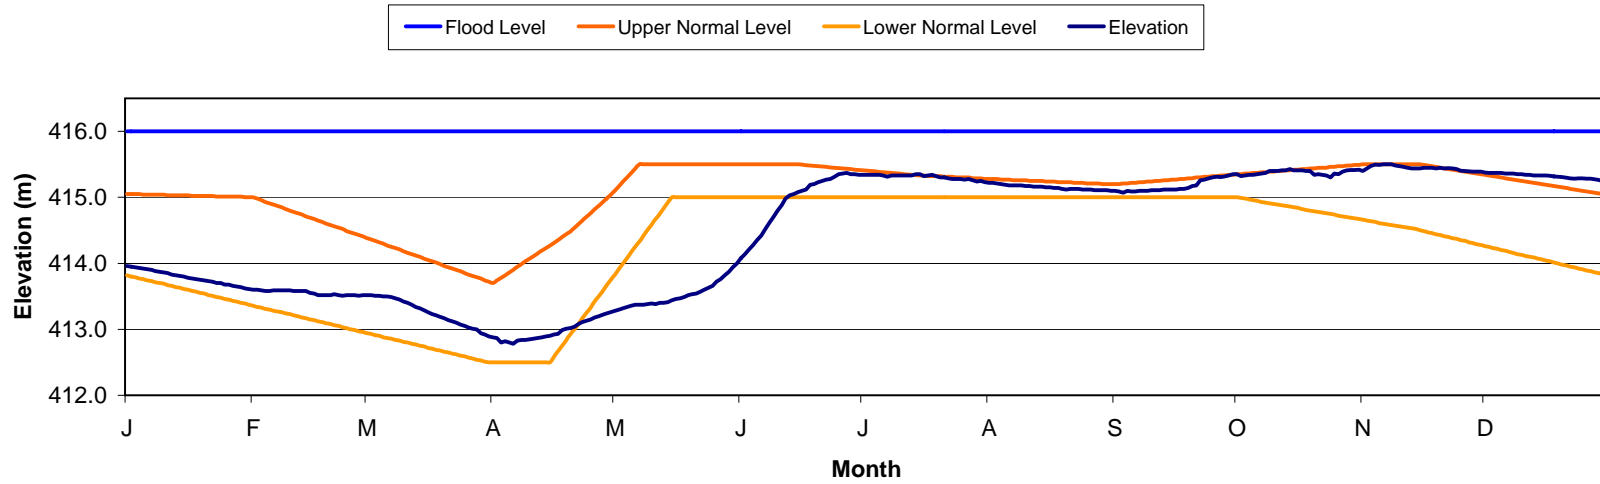

Updated 1/2/2008

Raft Lake Elevation 2007

Raft Lake Discharge 2007