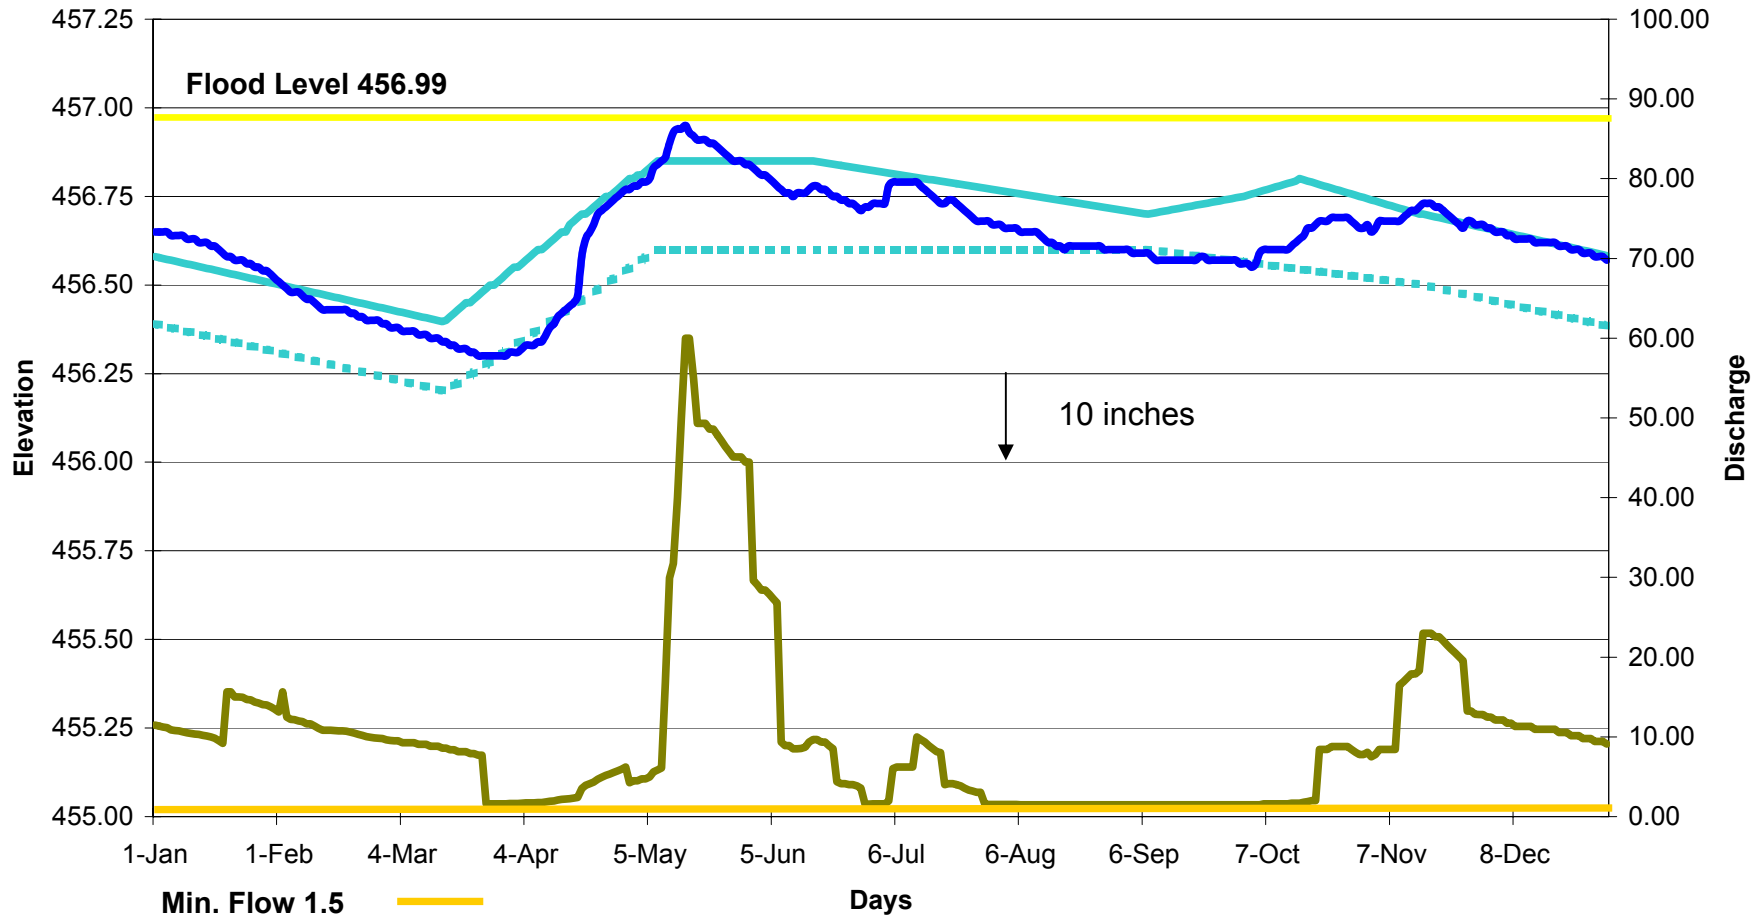

**Lac des Mille Lacs Jan. 1 to Dec. 31 2005 (updated December 31, 2005)
Operational Plan (from Seine River Water Management Plan)**

- - - Plan min. level
 — Plan max. level
 — Actual level
 — Actual flow