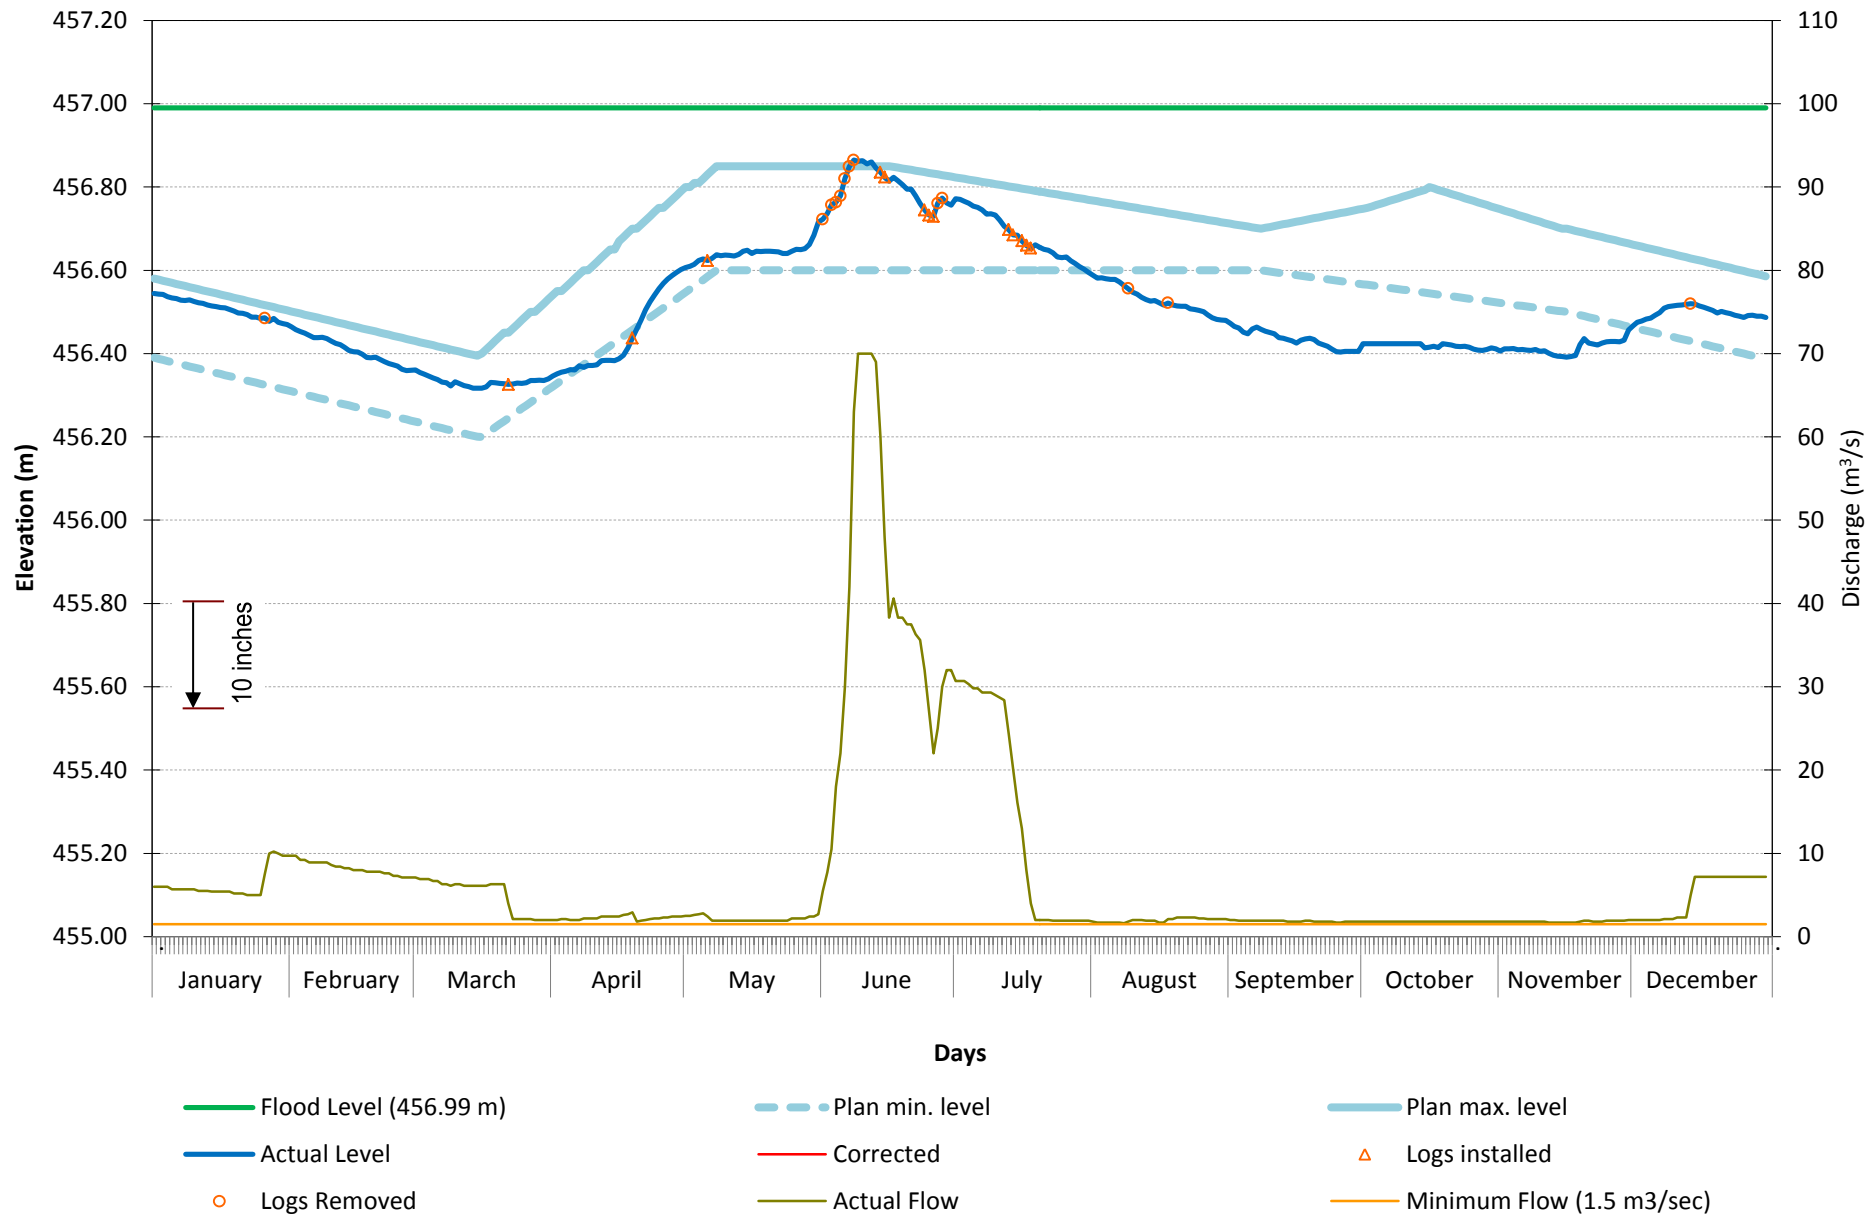

Lac des Mille Lacs Operational Plan 2016 - Average Daily Flow & Elevation

1/9/2017