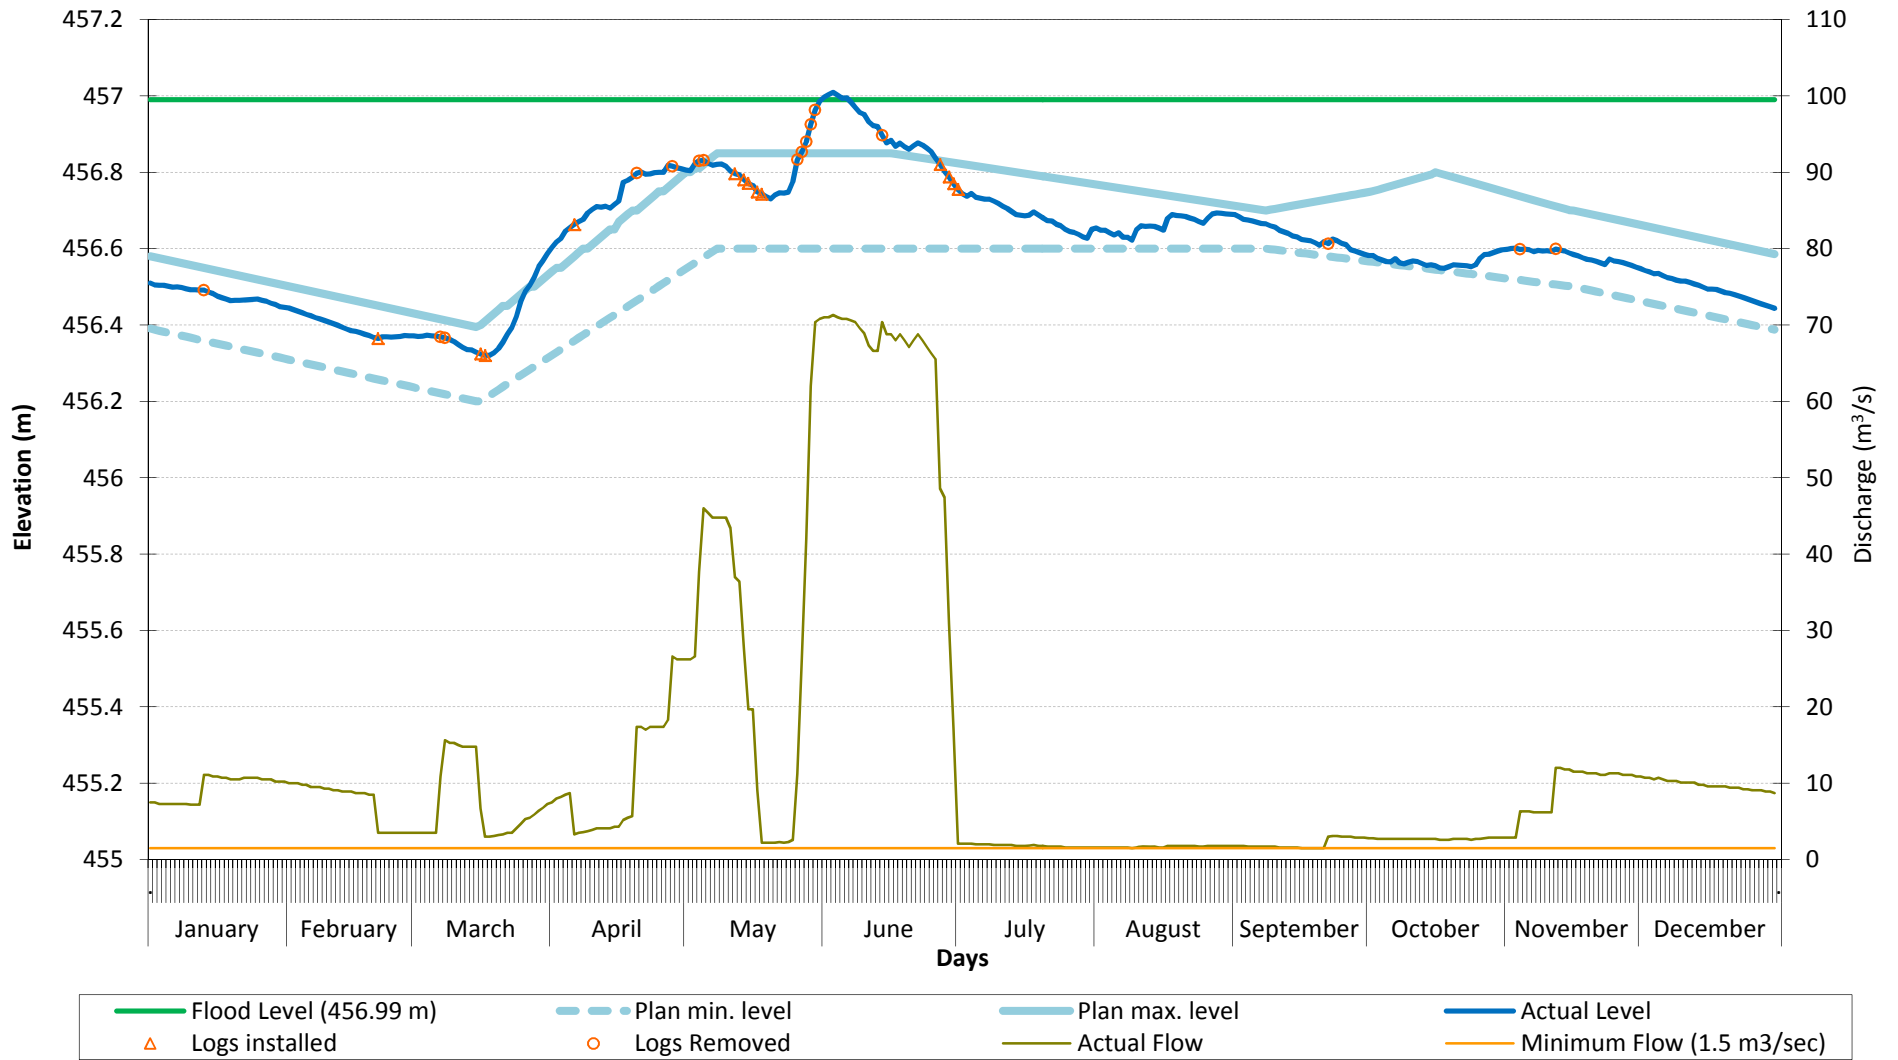

Lac des Mille Lacs Operational Plan 2012 - Average Daily Flow & Elevation

Updated to June 9