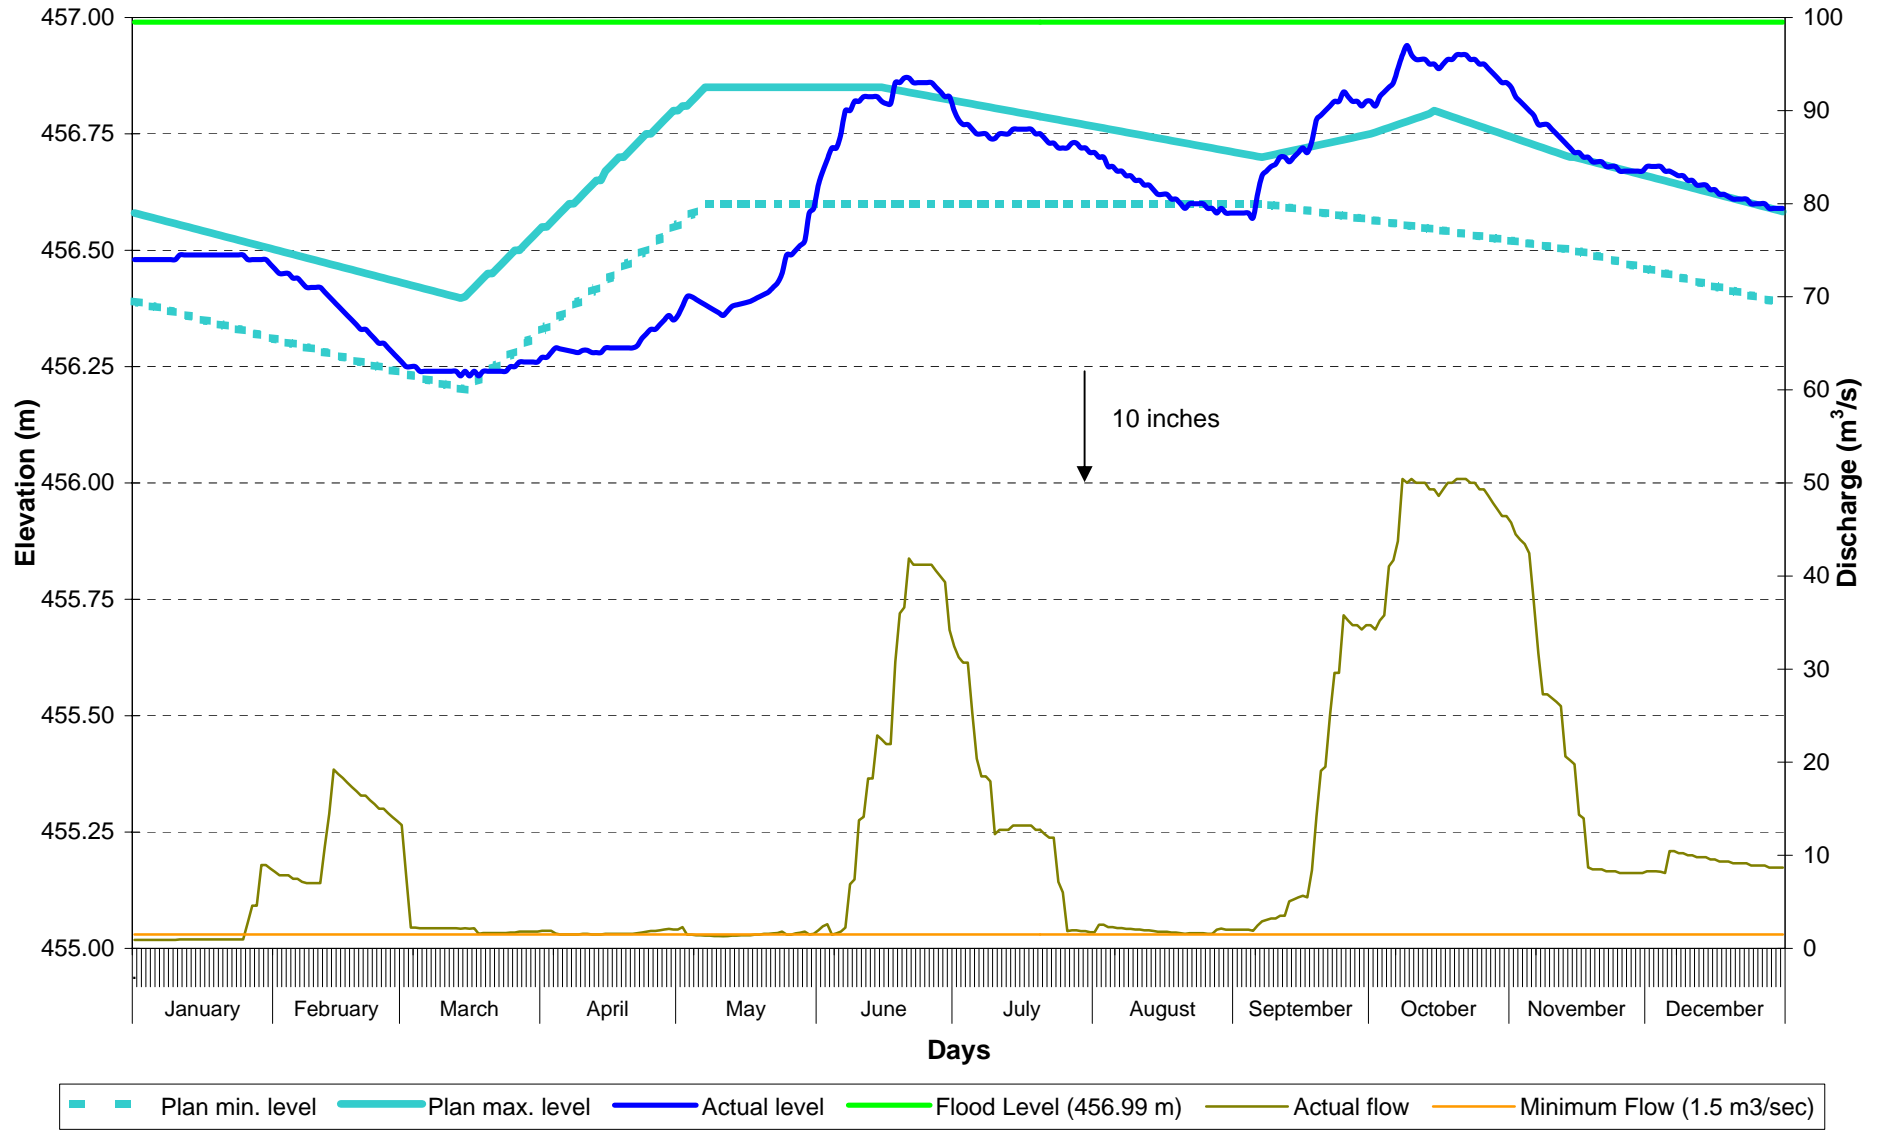

Lac des Mille Lacs Operational Plan January 1 to December 31, 2007

Please Note: Presently managing the Seine Dam discharge for the winter draw-down.