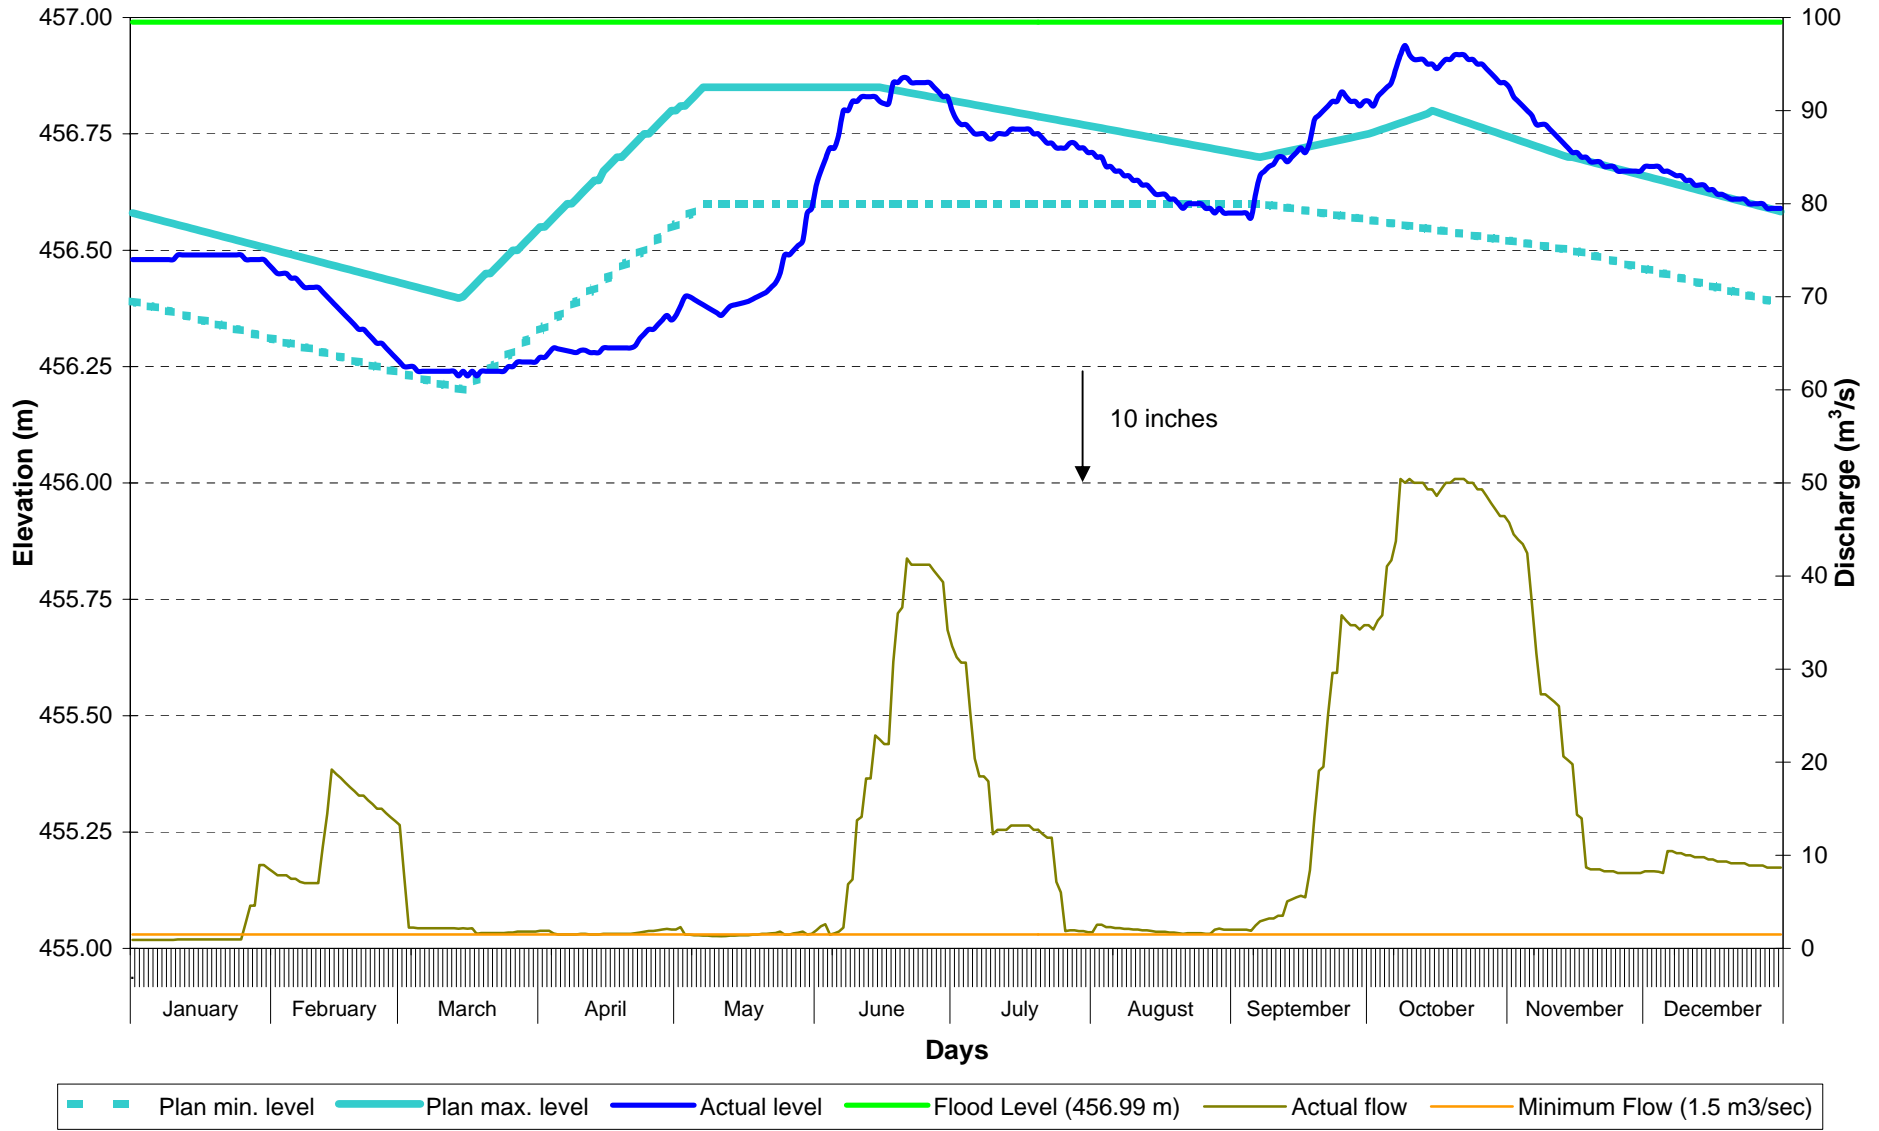

Lac des Mille Lacs Operational Plan January 1 to December 31, 2007

Please Note: Presently managing the Seine Dam discharge for the winter draw-down.