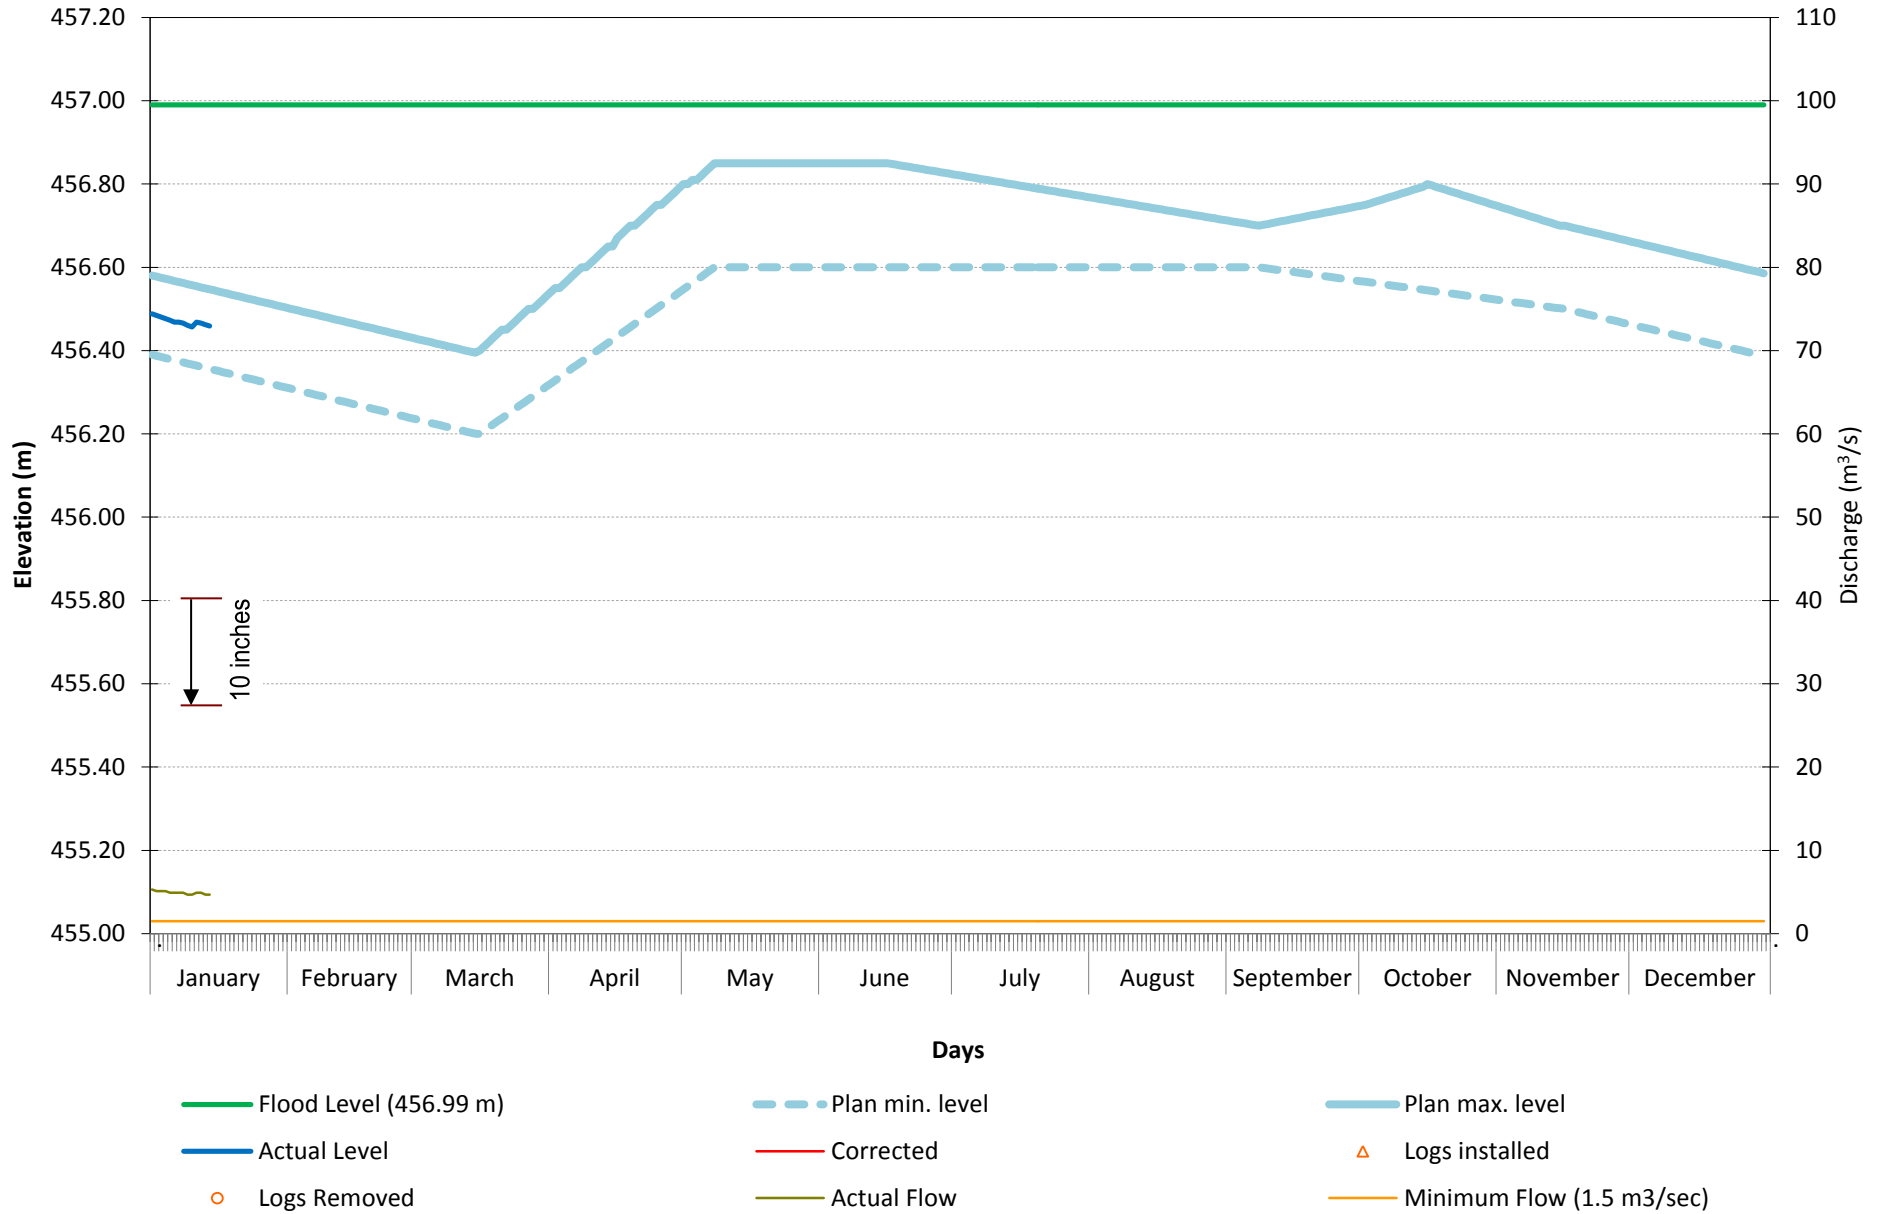

Lac des Mille Lacs Operational Plan 2018 - Average Daily Flow & Elevation

1/15/2018