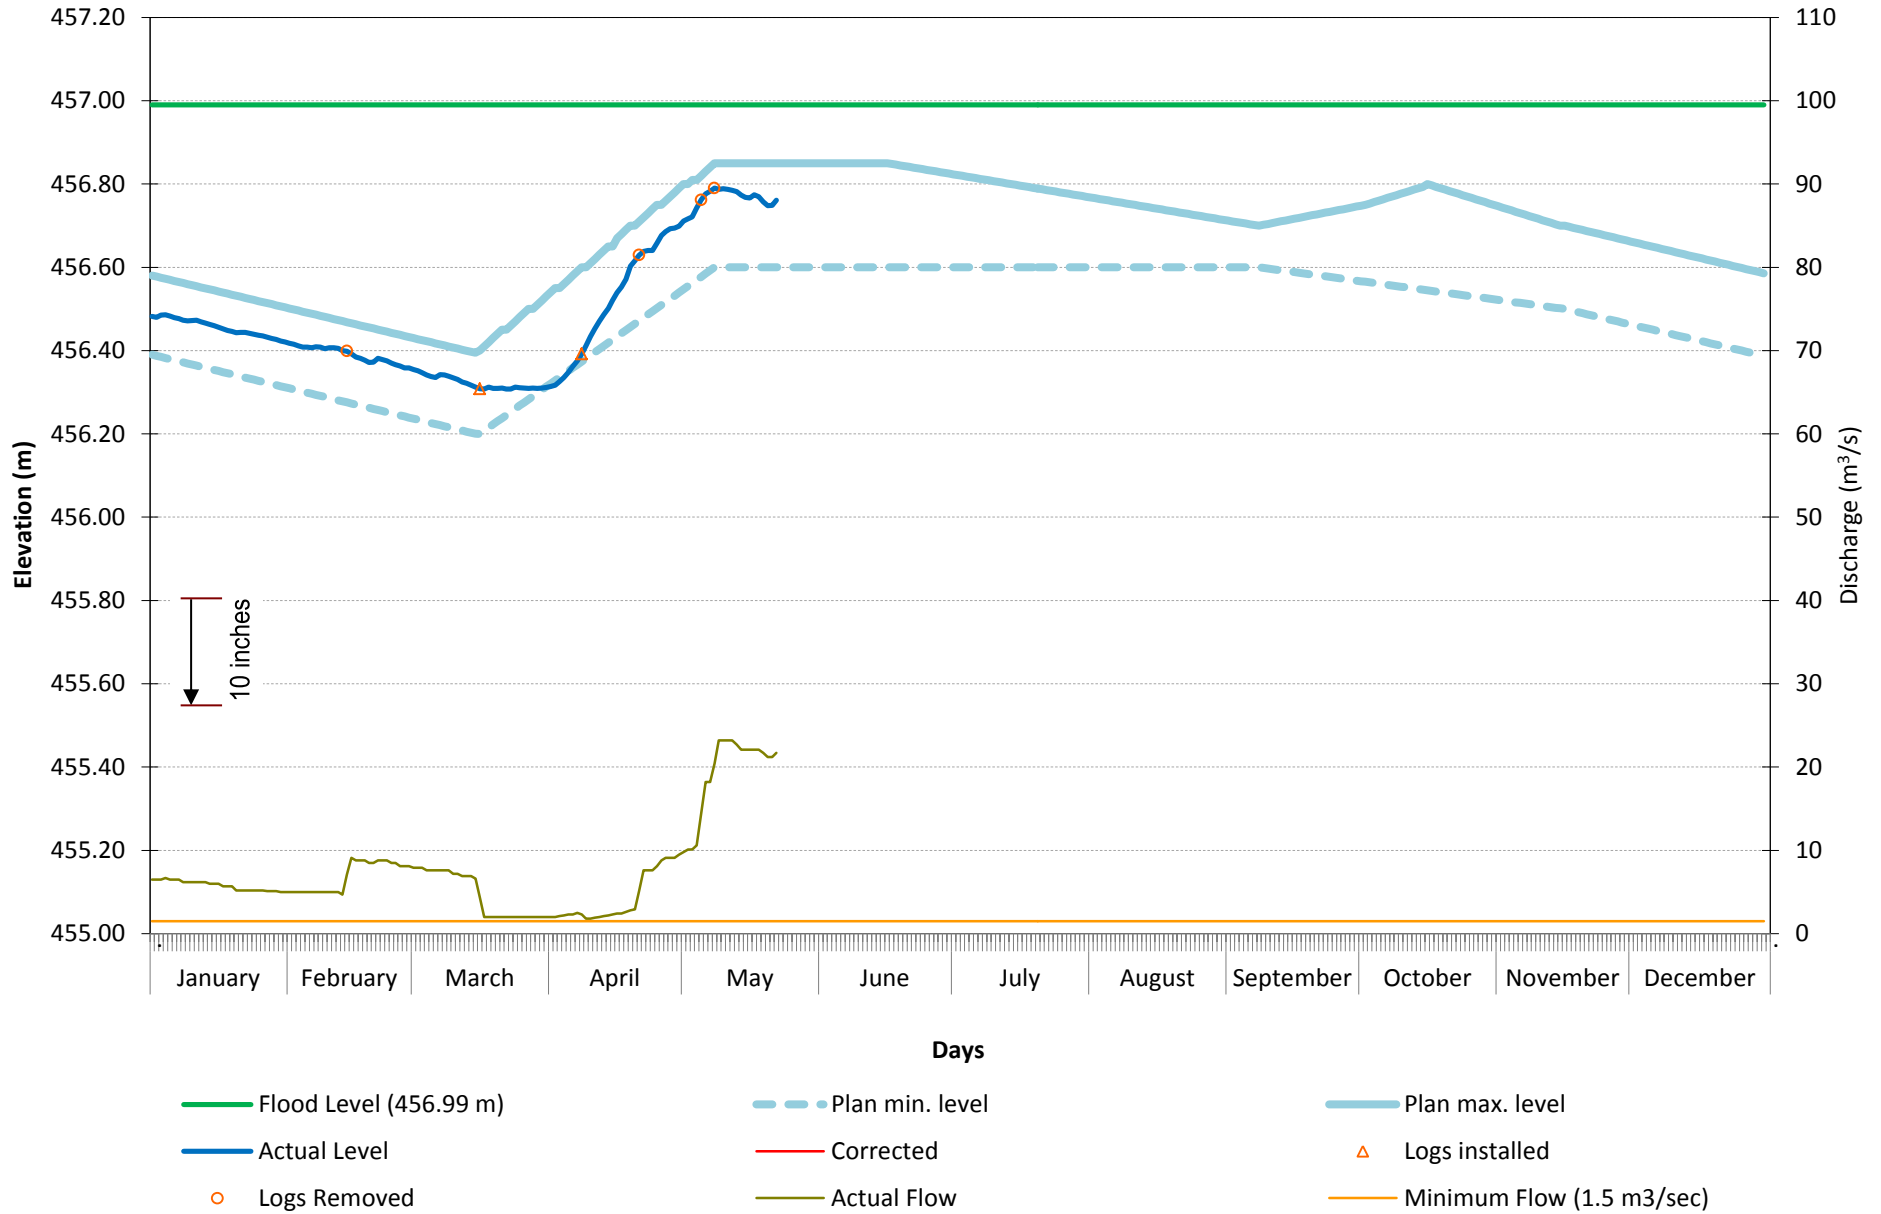

# Lac des Mille Lacs Operational Plan

## 2017 - Average Daily Flow & Elevation

5/23/2017