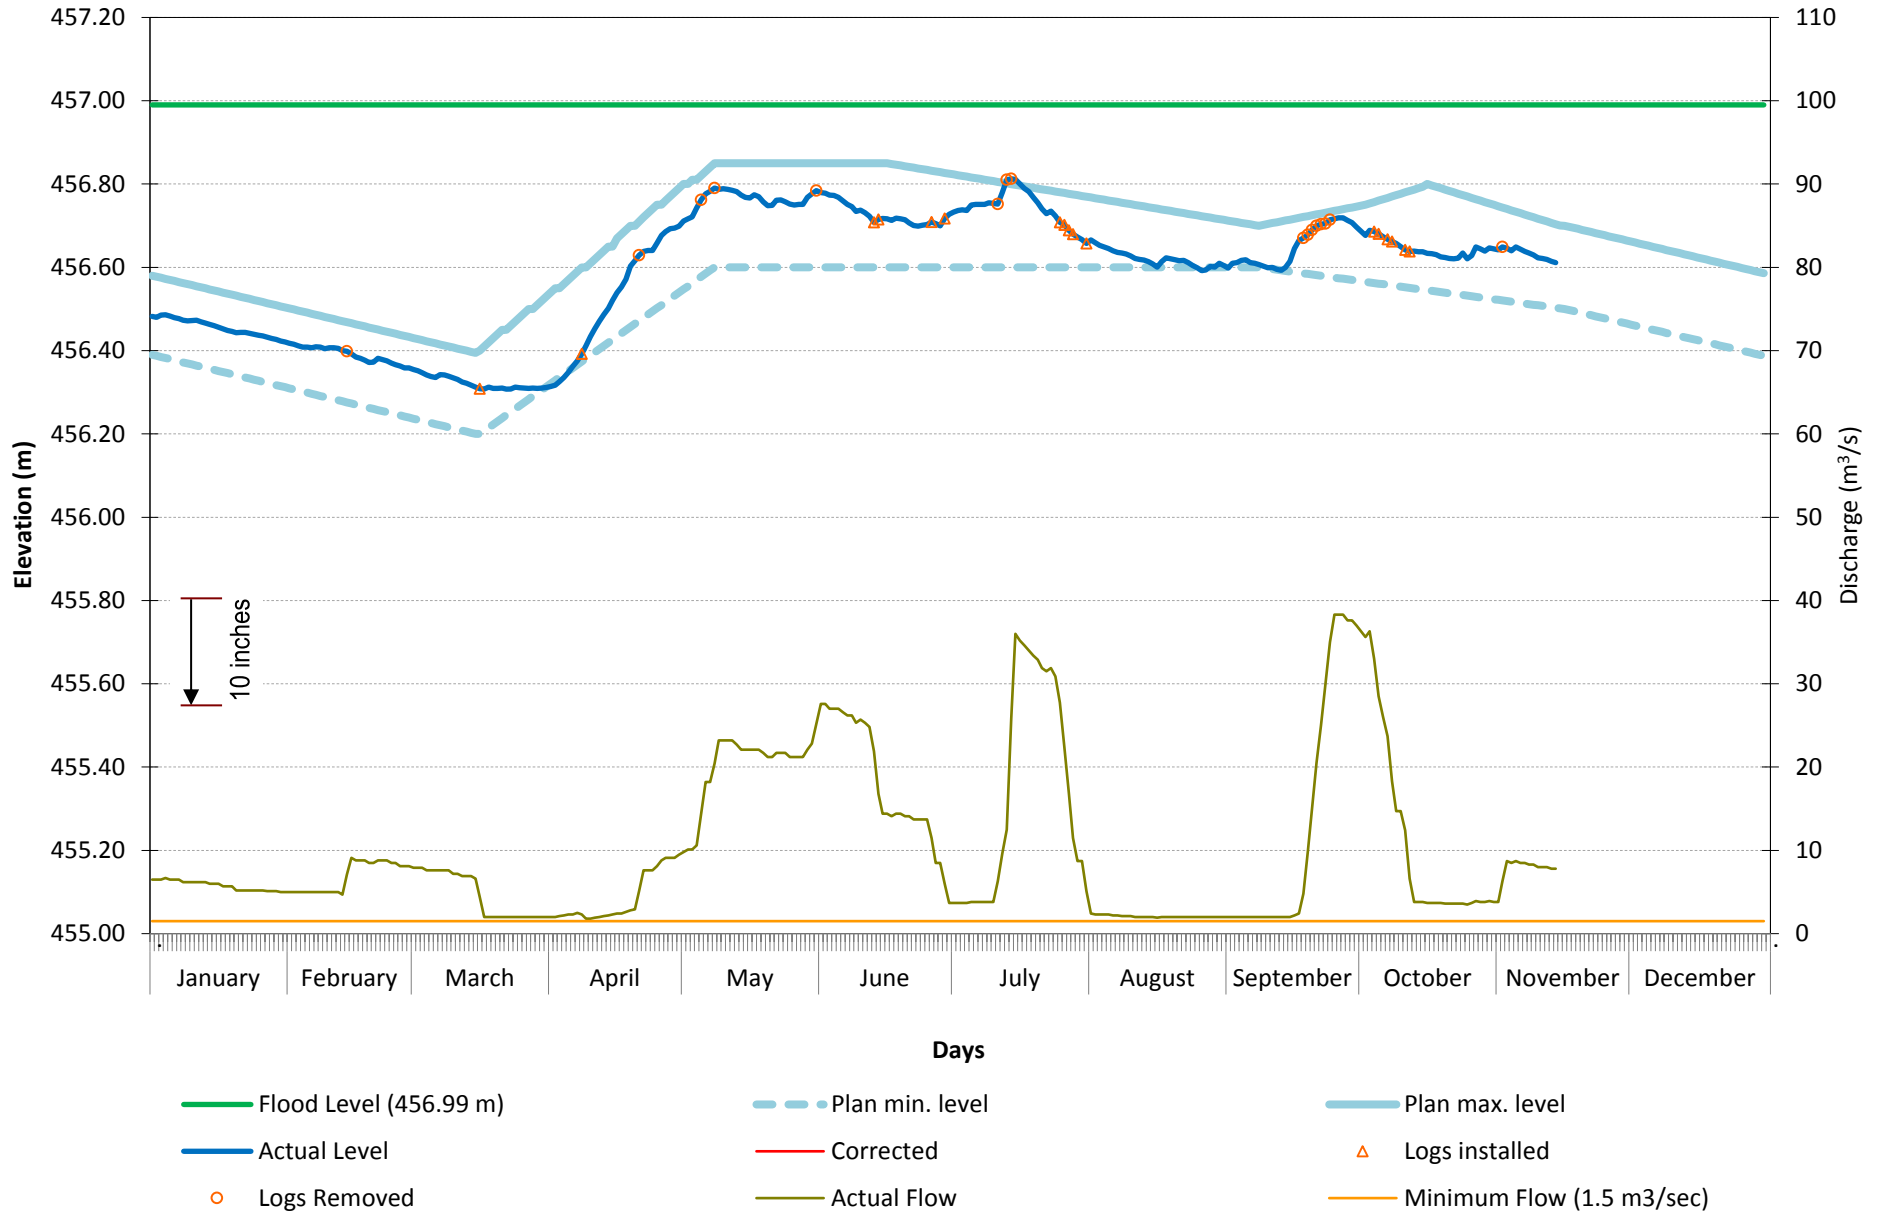

# Lac des Mille Lacs Operational Plan

## 2017 - Average Daily Flow & Elevation

11/15/2017