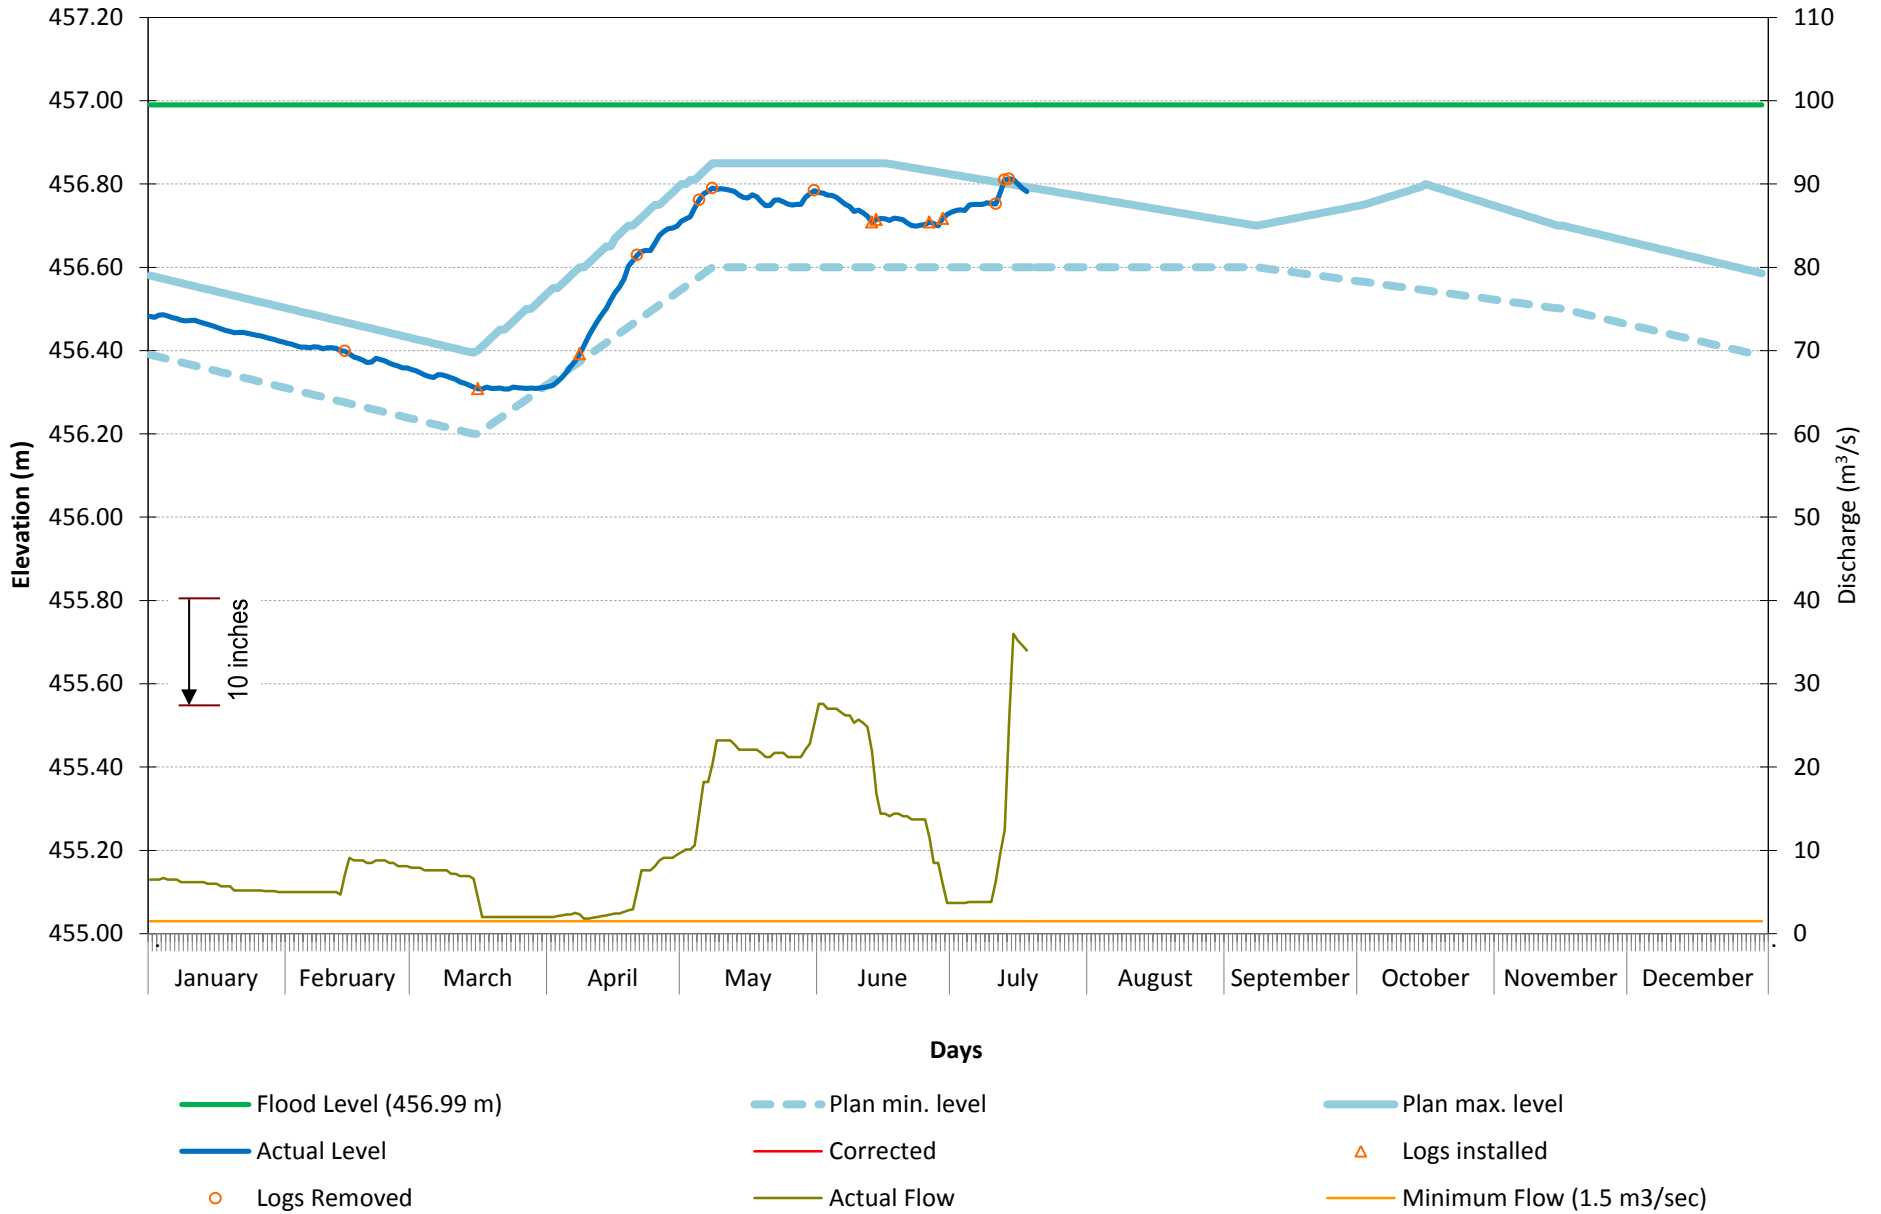

Lac des Mille Lacs Operational Plan

2017 - Average Daily Flow & Elevation

7/19/2017